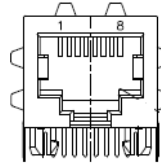

Unshielded **Telecom Skts R/A**
No Flange(unless stated)

Shielded

3012-165600
L20.57 H13 W15.24

8P8C

7250S-8P8C
L18.5 H13.4 W17.75
With Flange

7290-8P8C
L20.5 H12.5 W15

210A-11C0A-RA13
L18.5 H12 W16
No Flange

6P6C
70026P6C
L15 H14.5 W14.2
With Flange

3046-105619
With Yellow Green Leds
L15.15 H13.15 W18.91
No Flange

7290-6P6C
L20.5 H12.5 W13.2

7008-6P6C
L17.3 H12.5 W13.2

4P4C
7290-4P4C-01
L20.5 H12.5 W11.2

7007-4P4C
L13 H14.5 W10